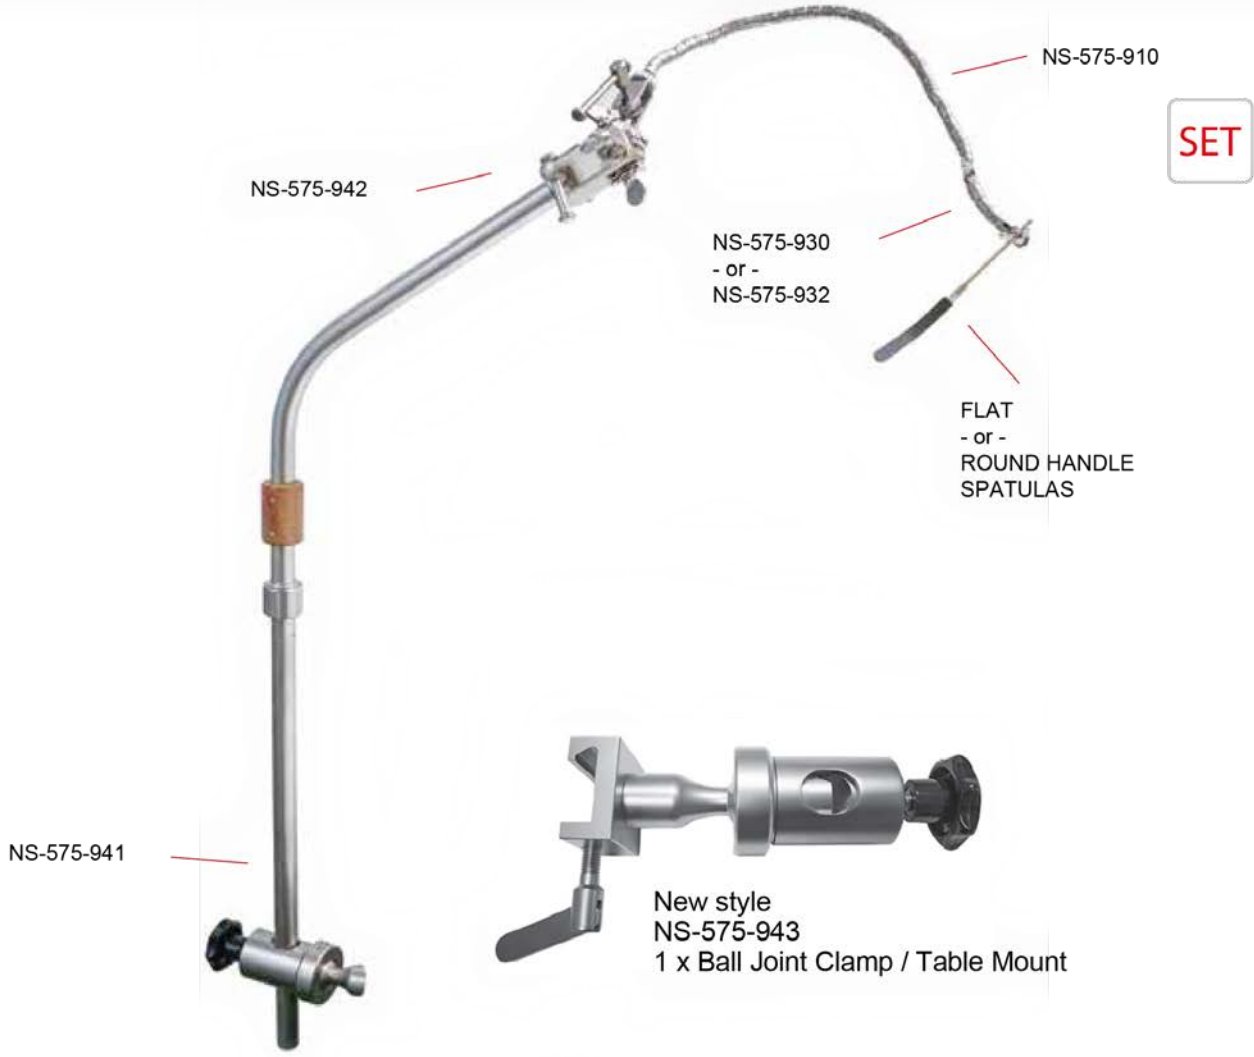

SET

Consisting of:

NS-575-910	NS-575-922	NS-575-930
1 x Flexible Arm	1 x Fixation Base	1 x Support for Flat Spatula

Set Number: Description
 NS-575-902 LEYLA 2-Arm SET

SET

Consisting of:

NS-575-910	NS-575-922	NS-575-930
2 x Flexible Arms	1 x Fixation Base	2 x Support or Flat Spatula

OLIVECRONA

18,0 cm; 7"

concave

- NS-243-136-01 7 + 9 mm
- NS-243-136-02 11 + 13 mm
- NS-243-136-03 15 + 18 mm
- NS-243-136-04 19 + 21 mm

Complete Retractors

Set Number:	Description
NS-573-903	LEYLA 2-Arms

Consisting of:

NS-575-943	NS-575-941	NS-575-942
1 x Ball Joint Clamp / Table Mount	1 x Rigid Holding Rod	1 x Coupling Head
NS-575-910	NS-575-930 - or - NS-575-932	
2 x Flexible Arms	2 x Support for Spatulas	

Novus Surgical, Inc.

Office 720-851-0611 | Fax 720-851-0612 | Cell 720-308-6886

10940 S. Parker Rd., Suite 783 | Parker, CO 80134 | www.novus-surgical.com

Set Number	Description
NS-243-075-00	LEYLA 1-Arm

SET

Consisting of:

- | | | |
|--|--|---------------------------------|
| NS-575-943
1 x Ball Joint Clamp / Table Mount | NS-575-941
1 x Rigid Holding Rod | NS-575-942
1 x Coupling Head |
| NS-575-910
1x Flexible Arm | NS-575-930 - or - NS-575-932
1 x Support for Spatulas | |