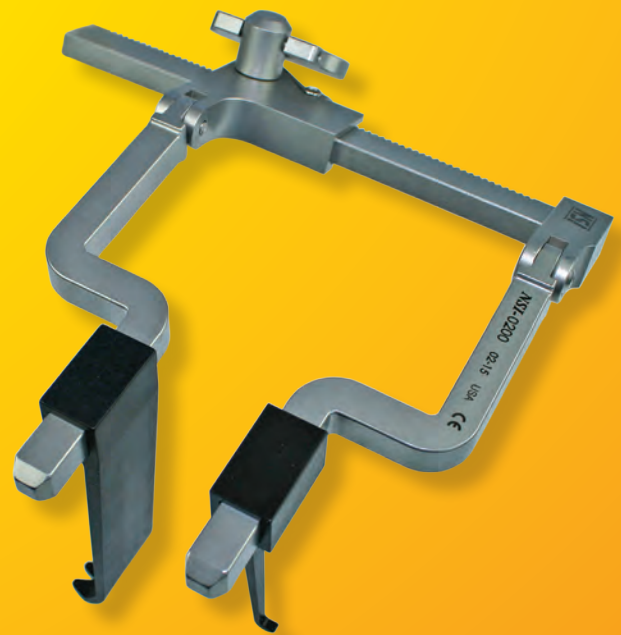

NSI CLEAR-LINE

M-BLACK

Lumbar Retractor

- Radiolucent Blades
- Extended Blade & Hook Lengths
- Interchangeable with M Style systems

Novus Surgical, Inc.

NSI CLEAR-LINE

M-BLACK

NSI - 8000
M-Black Microdiscectomy Set

NSI - 8001
M-Black Retractor Set

Extended Blades / Hook
Lengths Available

Novus Surgical, Inc.